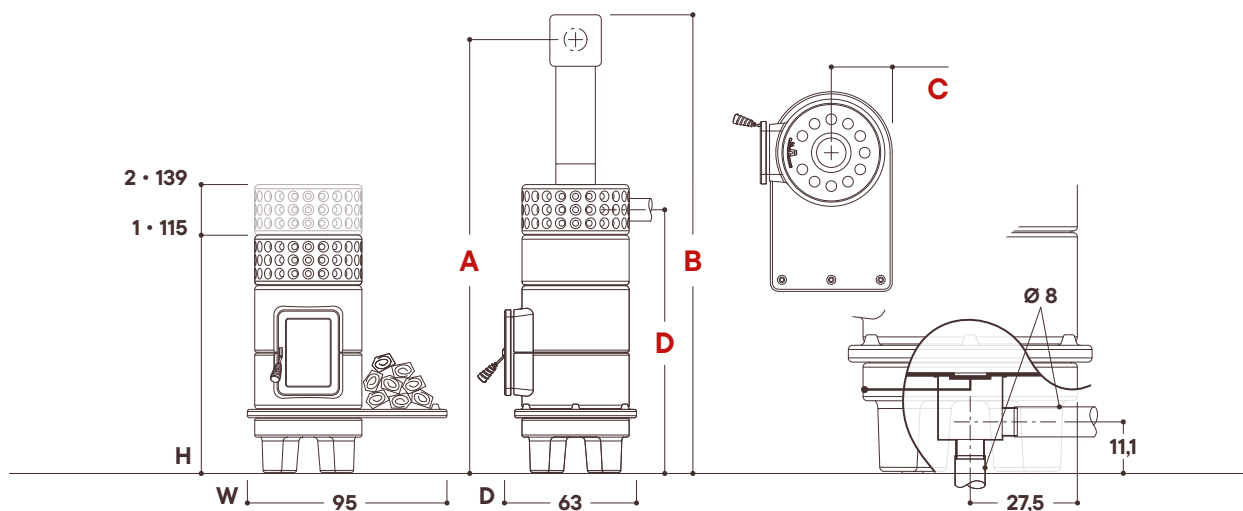

MODELS AND SIZES

1

2

STACK

INSTALLATION

Measurements in **cm**

SIZE

			1	2
With Ceramic Column h 90 cm	A	cm	218	242
	B	cm	231	255
	C	cm	29	29
	D	cm	NO	126

CLEARANCES FROM FLAMMABLE MATERIALS

Side: 30 cm

Rear: 20 cm

Front (combustion chamber door): 150 cm

INSTALLATION NOTES

- » The installations must be made in accordance with UNI 10683 (in Italy) or according to the regulations in force in the country where the stove is installed.
- » In the case of a rear smoke outlet with exposed pipe and flammable material near the stove, it is essential to use a double-walled pipe at least 10 cm away from all flammables.