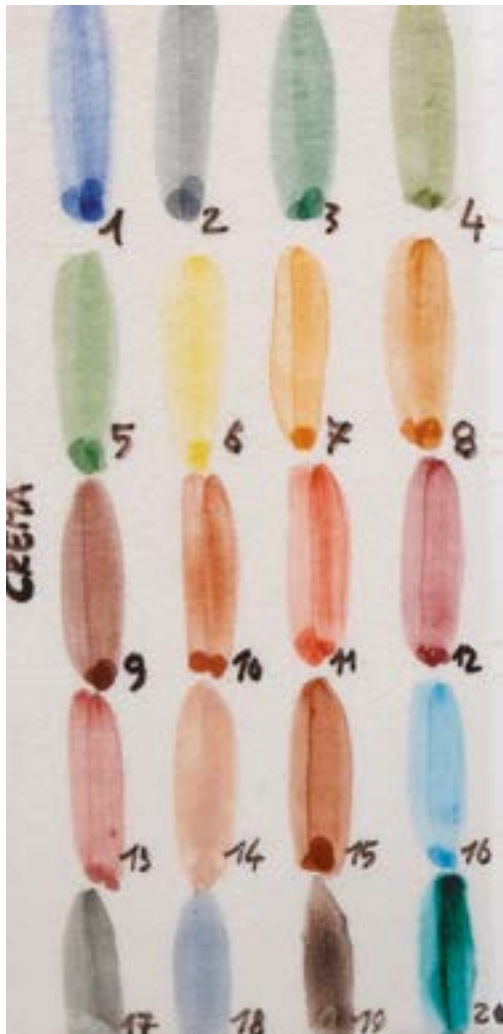

36 Coral Red

1B Rust

1A Caramel

9 Ocher

80 Teal Blue

12 Pink

40 Shiny Grey

70 Green

# MATT

48 Matt Black

32 Matt White

35 Mother of Pearl

51 Yellow

45 Orange

50 Lilac

47 Matt Grey

54 Gray Green

46 Light Green

52 Matt Green

55 Provence Blue

60 Periwinkle

COLOUR RANGE

# DECORATION COLOURS

Pastel Colours  
on a **Cream Base**

Pastel Colours  
on a **Matt White Base**